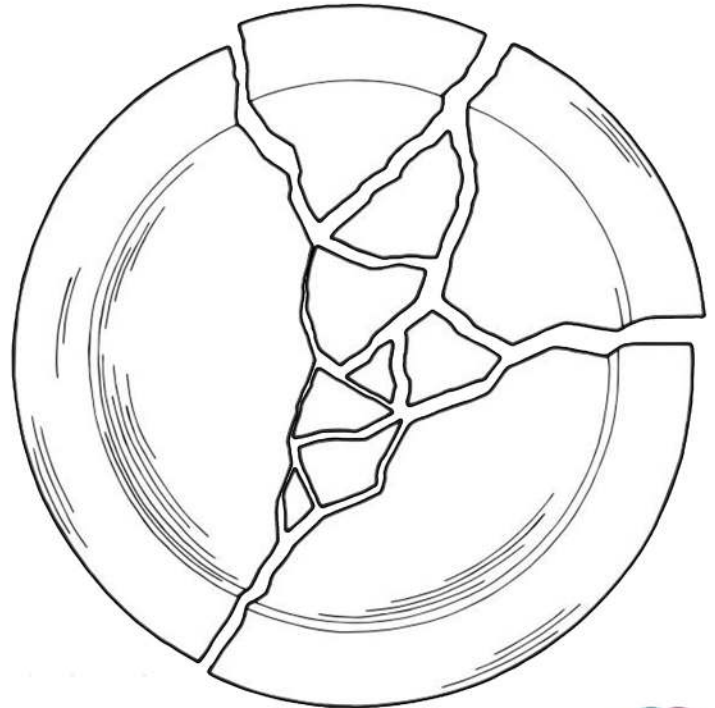

Kintsugi is the Japanese art of repairing broken pottery with lacquer and gold. Instead of hiding the broken places or tossing the broken pottery away, the artist spends hours on the repairs, making it more beautiful and valuable than before, because its history – *its story* – is now told through the pottery's "scars."

Jesus makes the broken beautiful!

Visit chronic-joy.org for more resources.

Chronic Joy

Brokenness ⇒ New Beauty, New Worth

How have you been hurt? What causes you pain? What feels broken in your life? What do you wish you could change?

Write these things on the broken pieces of the plate below and color them in. Then use your favorite color – one that speaks to your soul – and fill in the fractures and gaps of the broken plate.

The art of kintsugi is a visual reminder of what Jesus does in each of our lives. He gently scoops up each of our broken pieces, lovingly patches them together, and makes us more beautiful and more valuable than we were before. Why? **Because we are so precious to Him.**